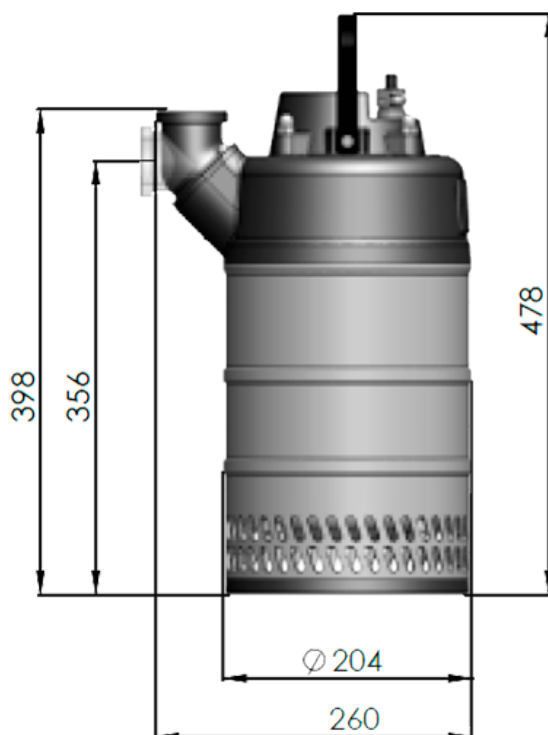

Article number: 71702012005014

Description: Dreno KAPPA K120.2.50 M - N
1.2kW 1x230V 50Hz 2"

Measures

Type = K120.2.50 M - H